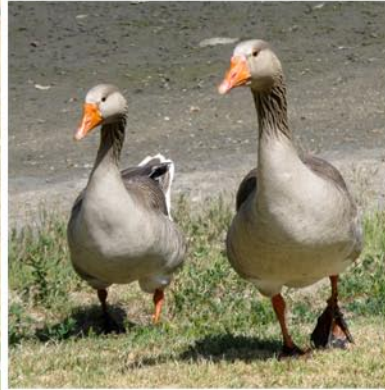

The background of the cover is a child's painting. On the left, there is a large tree with a brown trunk and a canopy of leaves in shades of green, yellow, and red. To its left is a smaller, simpler tree with a brown trunk and a light green canopy. In the bottom left corner, there is a dark green, textured shape representing a hill. The sky is light blue and contains several large, soft, greyish-blue clouds. The overall style is that of a young child's artwork.

# KIT IS A CAT TOO

\* Here we see 3 of him

BIRDS

# AQUATIC BIRDS

GULLS ARE BIRDS TOO

SO ARE GEESE

FISH

OCTOPUS LIVE UNDER WATER

SOME TURTLES LIVE IN PONDS

OTHERS SWIM IN THE SEA

THERE  
ARE  
MANY  
OTHER  
KINDS  
OF  
ANIMALS