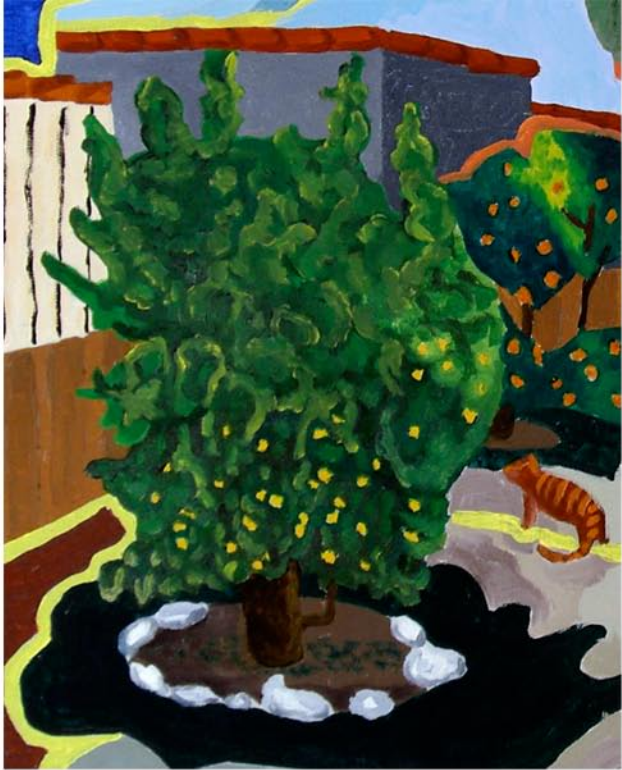

The background of the cover is a child's painting. On the left, there is a large tree with a brown trunk and a canopy of leaves in shades of green, yellow, and red. To its left is a smaller, simpler tree with a brown trunk and a light green canopy. In the bottom left corner, there is a dark green, textured shape representing a hill. The sky is light blue and contains several large, soft, greyish-blue clouds. The overall style is that of a young child's artwork.

# ROCKS AND WATER

FLOWERS

FLOWERS

TREES

TREES