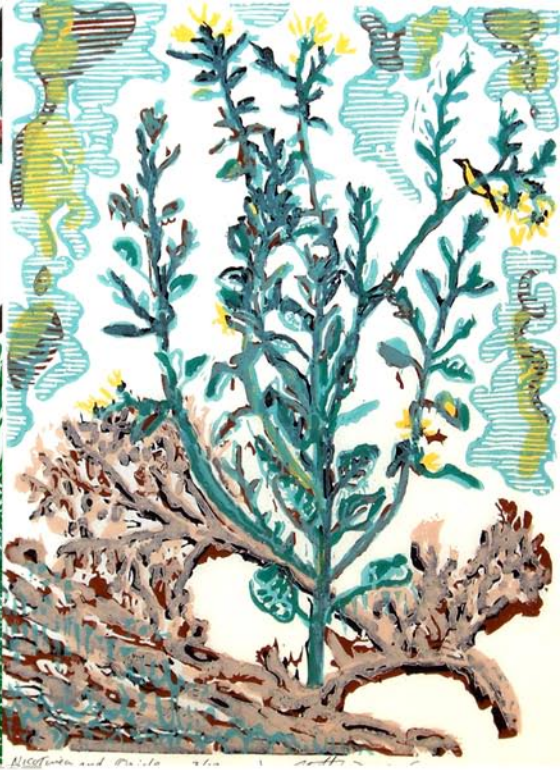

The background of the cover is a child's painting. On the left, there is a large tree with a brown trunk and a canopy of leaves in shades of green, yellow, and red. To its left is a smaller, simpler tree with a brown trunk and a light green canopy. In the bottom left corner, there is a dark green, textured shape representing a hill. The sky is light blue and contains several large, soft, greyish-blue clouds. The overall style is that of a young child's artwork.

# ROCKS AND WATER

FLOWERS

FLOWERS

TREES

TREES